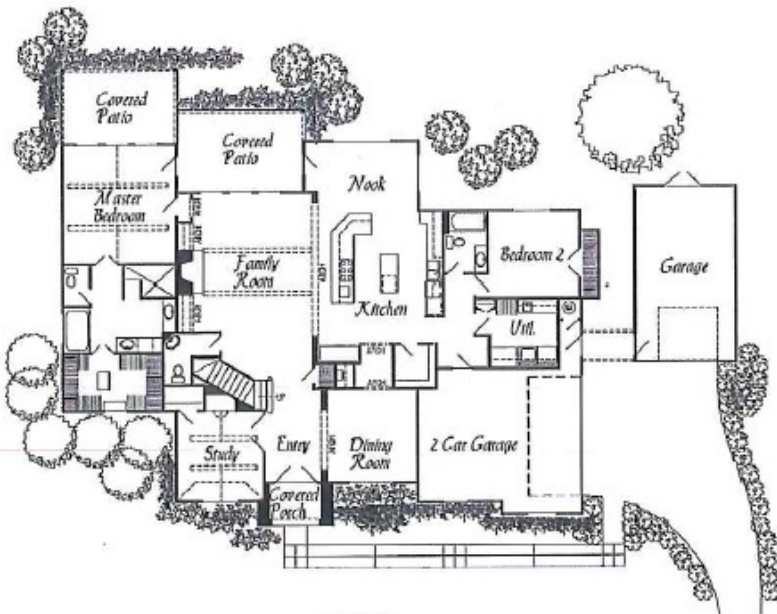

CHAMPION

Standard Features:

- 4 Bedrooms | 4.5 Bathrooms
 - 3 Car Garage
 - Covered Porch & Patio
 - Media Room
 - Custom Built-ins
 - Large Game Room
 - Separate Baths off of Each Bedroom
 - Outdoor Kitchen
 - Spray Foam Insulation
 - Stone Brick Fireplace
 - 4000+ Square Feet
 - Hand Scraped Hardwood Floors
 - Extensive Crown Moldings & Millwork
 - Exotic Granite in Kitchen, Bath & Laundry
 - Full Gutters
 - Landscape Package
 - Full Irrigation System
 - Spice Rack
 - Travertine Tile Floor in Kitchen
 - Pot Filler
 - Jacuzzi tub in master bath
- **All standard features subject to change per builder's discretion, particular lot, plans & specifications.