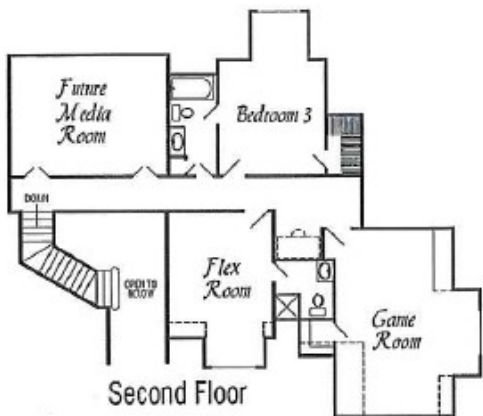

CHAMPION

Standard Features:

- 4 Bedrooms | 4.5 Bathrooms
 - 3 Car Garage
 - Covered Porch & Patio
 - Media Room
 - Custom Built-ins
 - Large Game Room
 - Separate Baths off of Each Bedroom
 - Outdoor Kitchen
 - Spray Foam Insulation
 - Stone Brick Fireplace
 - 4000+ Square Feet
 - Hand Scraped Hardwood Floors
 - Extensive Crown Moldings & Millwork
 - Exotic Granite in Kitchen, Bath & Laundry
 - Full Gutters
 - Landscape Package
 - Full Irrigation System
 - Spice Rack
 - Travertine Tile Floor in Kitchen
 - Pot Filler
 - Jacuzzi tub in master bath
- **All standard features subject to change per builder's discretion, particular lot, plans & specifications.