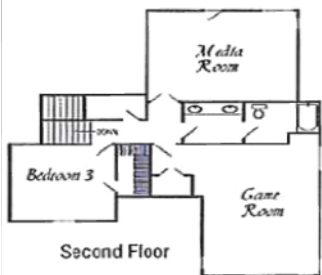

## Standard Features

- 3900 to 4100 Square Feet
- Four bedrooms, three bathrooms
- Game room & media room
- Hearth room with fireplace
- Spray-in foam insulation
- Stone brick fireplace
- Brick/stone/stucco exterior
- Patio with gas & electric
- Hand scraped hardwood floors
- Large Pantry, pot filler
- Alder wood cabinets
- Exotic granite in kitchen, bath, & laundry
- Premium appliances & microwave
- Full tile walk-in shower
- Extensive crown moldings & millwork
- Full gutters, sod yard, & irrigation system
- Travertine tile floors in kitchen & bathrooms
- Stained custom beams or car siding in entry
- Custom built-ins in all closets