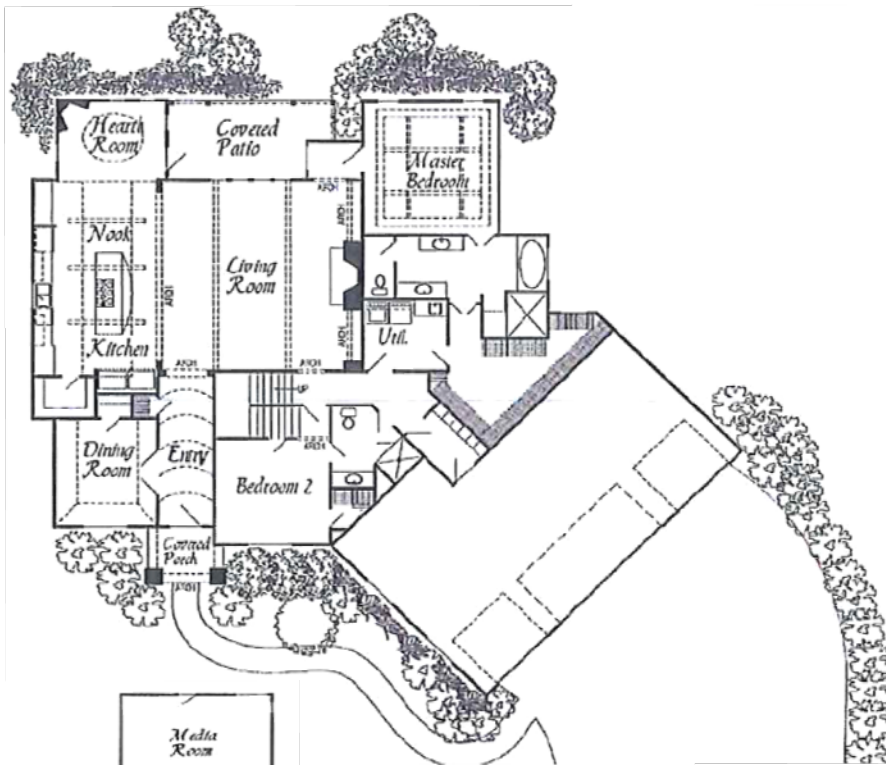

# ROTHCHILD

## Standard Features

- 3900 to 4100 Square Feet
- Four bedrooms, three bathrooms
- Game room & media room
- Hearth room with fireplace
- Spray-in foam insulation
- Stone brick fireplace
- Brick/stone/stucco exterior
- Patio with gas & electric
- Hand scraped hardwood floors
- Large Pantry, pot filler
- Alder wood cabinets
- Exotic granite in kitchen, bath, & laundry
- Premium appliances & microwave
- Full tile walk-in shower
- Extensive crown moldings & millwork
- Full gutters, sod yard, & irrigation system
- Travertine tile floors in kitchen & bathrooms
- Stained custom beams or car siding in entry
- Custom built-ins in all closets